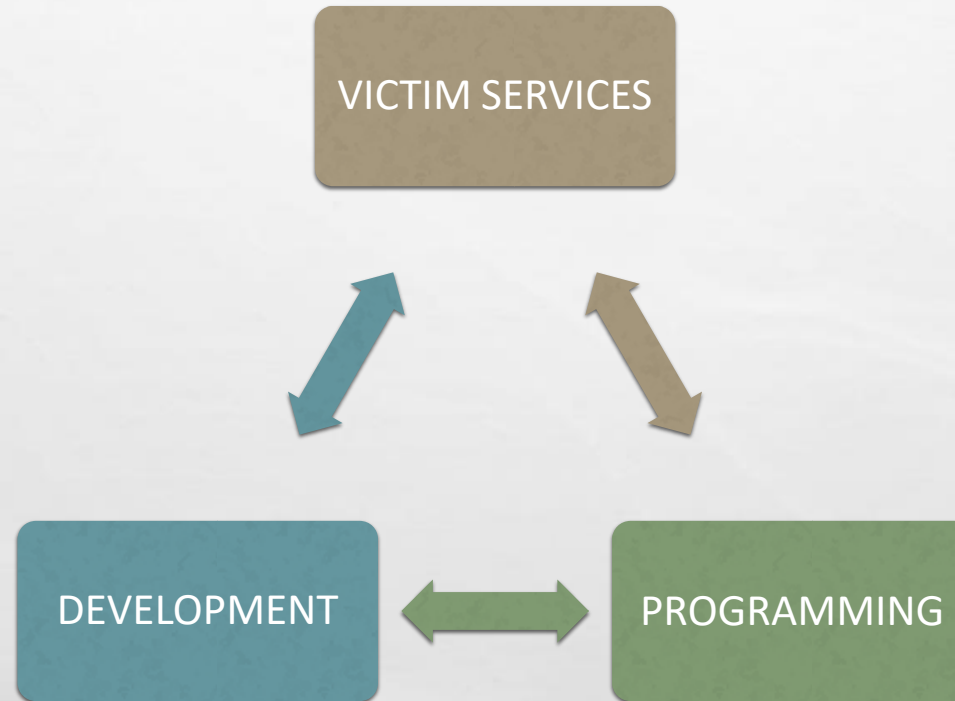

CARRIE ROBBINS

PROGRAM SPECIALIST

SIMON HILL

PROGRAM SPECIALIST

madd[®]
Arizona

NO MORE VICTIMS[®]

MADD ABOUT FACTS

- EVERY 51 MINUTES SOMEONE IS **KILLED** IN AN IMPAIRED DRIVING CRASH
- EVERY 2 MINUTES SOMEONE IS **INJURED** IN AN IMPAIRED DRIVING CRASH
- **2 OUT OF 3** PEOPLE WILL BE AFFECTED BY AN IMPAIRED DRIVING CRASH IN THEIR LIFETIME
- DRUNK DRIVING IS STILL THE **#1 CAUSE OF DEATH** ON OUR ROADWAYS
- DRUNK DRIVING IS **100% PREVENTABLE**

MADD'S MISSION

**NO
MORE
VICTIMS™**

MADD'S FIRST VICTIM

- CARI LIGHTNER, 13 YEARS OLD
- KILLED MAY 3, 1980
- WALKING TO A CARNIVAL WITH A FRIEND AFTER TAKING THIS SOFTBALL PHOTO
- HIT-AND-RUN REPEAT DRUNK DRIVER
- MADD FOUNDED ON CARI'S BIRTHDAY - SEPTEMBER 5, 1980

VOLUNTEERING
PROGRAM

PROGRAMMING

VOLUNTEERING PROGRAM AREAS

VICTIM SERVICES

 Candlelight Vigil

 Honoring Heroes Recognition Banquet

 Holiday Remembrance Ceremony

 Support Group Facilitator